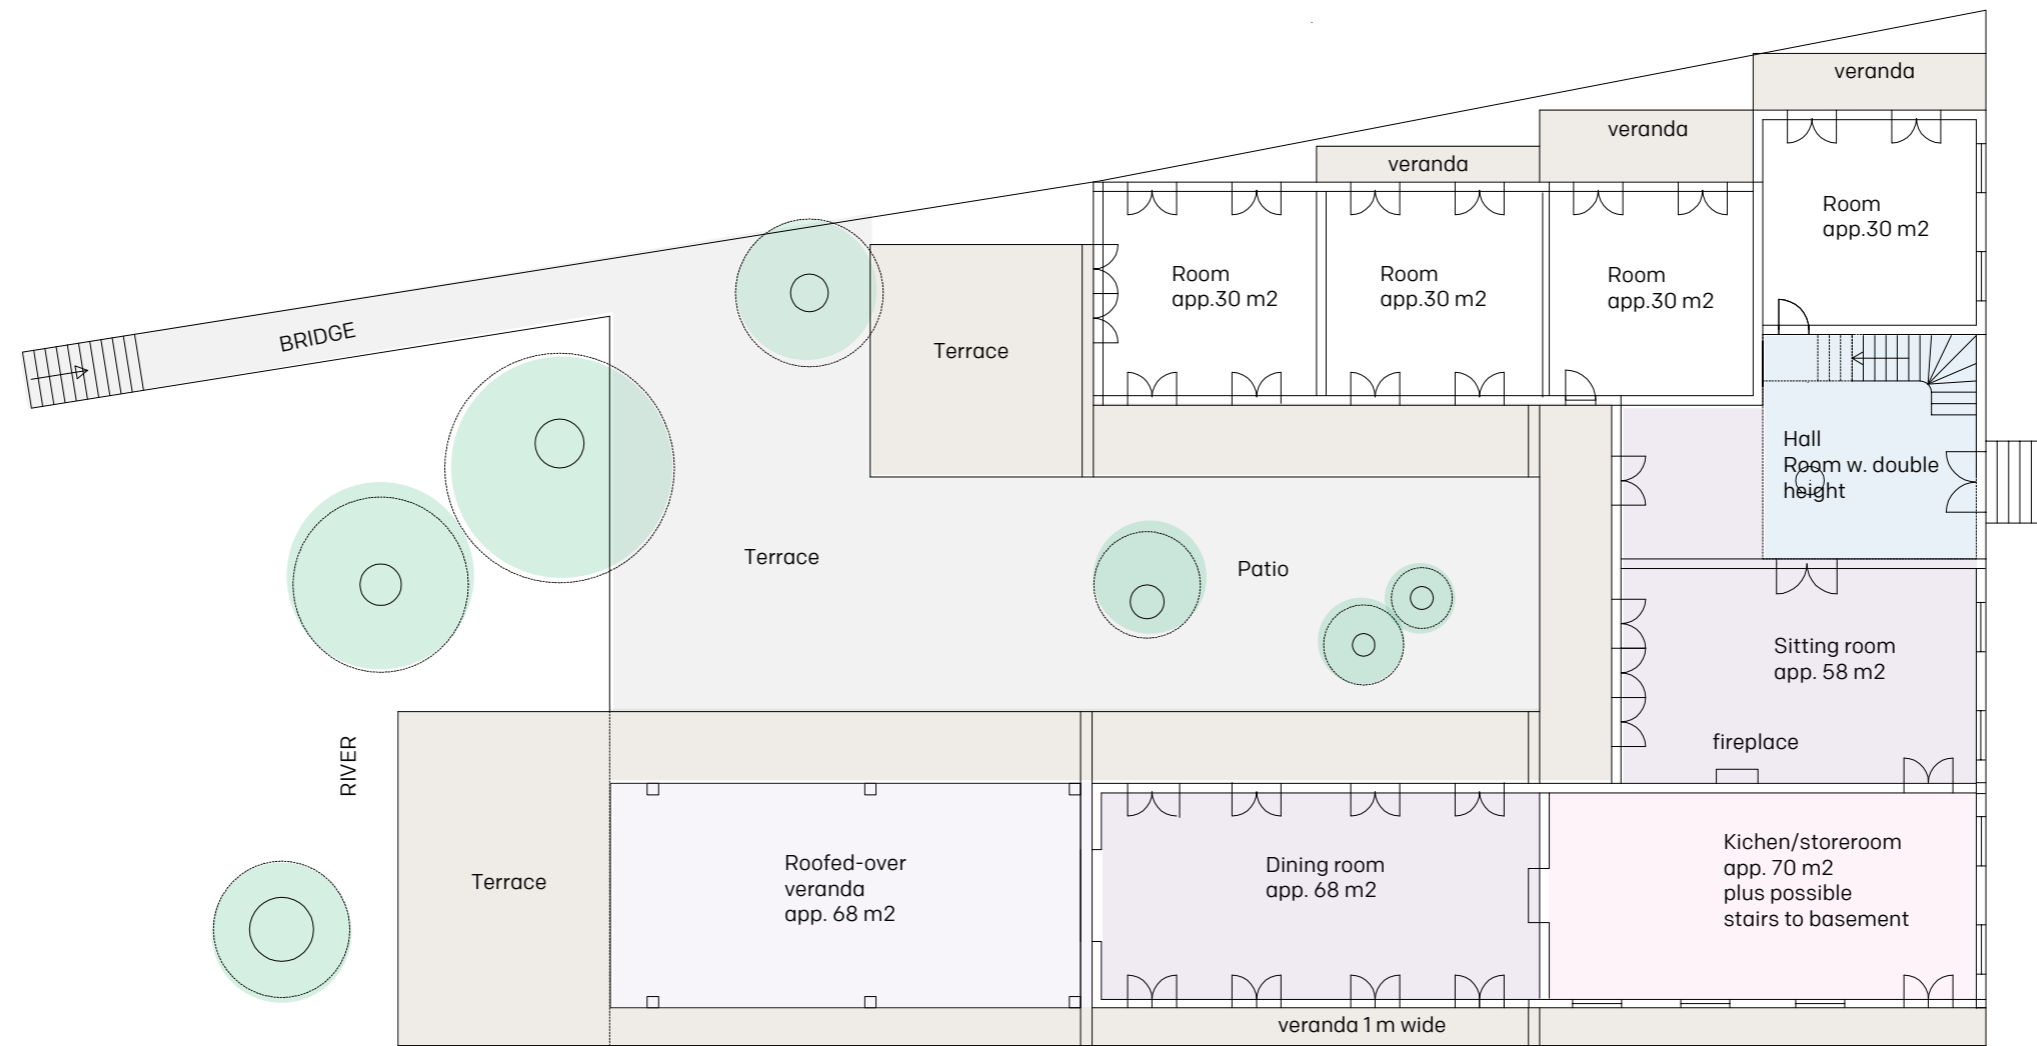

Welcome to Africa!

SITE PLAN 1:400

ELEVATION 1:400

GROUND FLOOR 1:200

Examples of plan segments 1:100

VISUALISATION  
Face towards patio

patio

bridge

VISUALISATION  
Face seen from the ocean

MOOD PICTURES

ROOFED-OVER TERRACE

DINING ROOM

LOUNGE

TERRACE

DRAWING ROOM

ROOM 1st FLOOR