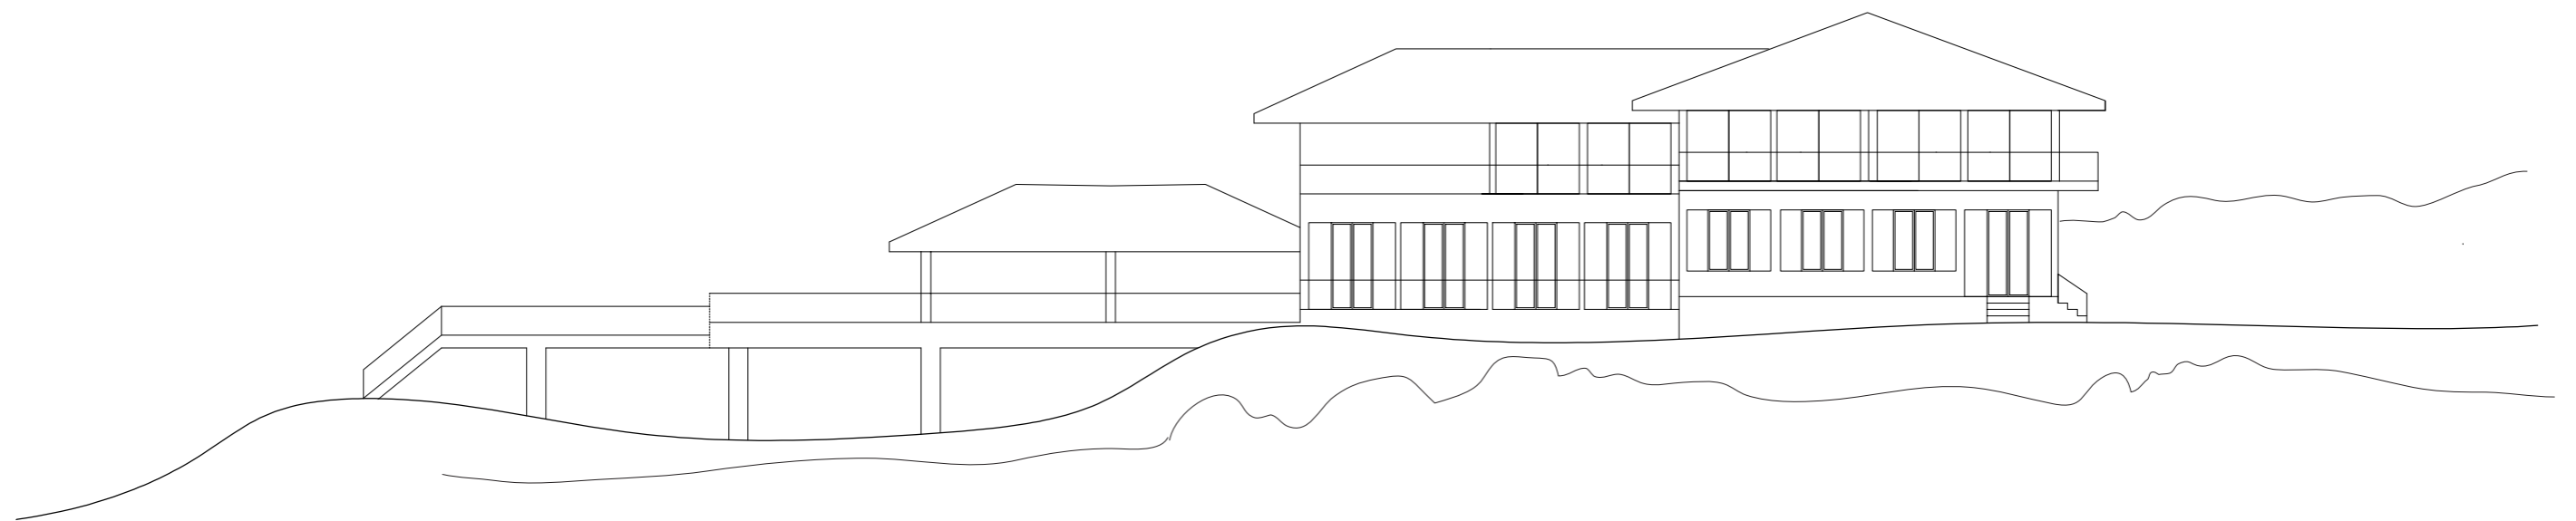

# Guesthouse in Africa

## A Guesthouse in Sierra Leone

On the coast of Africa, far from noise and big cities, you find a small hotel. The hotel, peacefully situated by a little lagoon, is designed as an interim home for visitors who during their stay are brought close to Africa and the nature of the coast.

Along dusty gravel roads you arrive at the hotel by the sea.

On arrival you step into a high-ceilinged Hall with a view to the sea and a luxuriant atrium. You are ushered to your room on either the ground floor or 1st floor. Via the elegantly sweeping staircase you proceed along a gallery to your room that opens to the sea with large door sections and to the half-open cool atrium.

Welcome to Africa!

SITE PLAN 1:400

ELEVATION 1:400

GROUND FLOOR 1:200

Examples of plan segments 1:100

VISUALISATION  
Face towards patio

patio

bridge