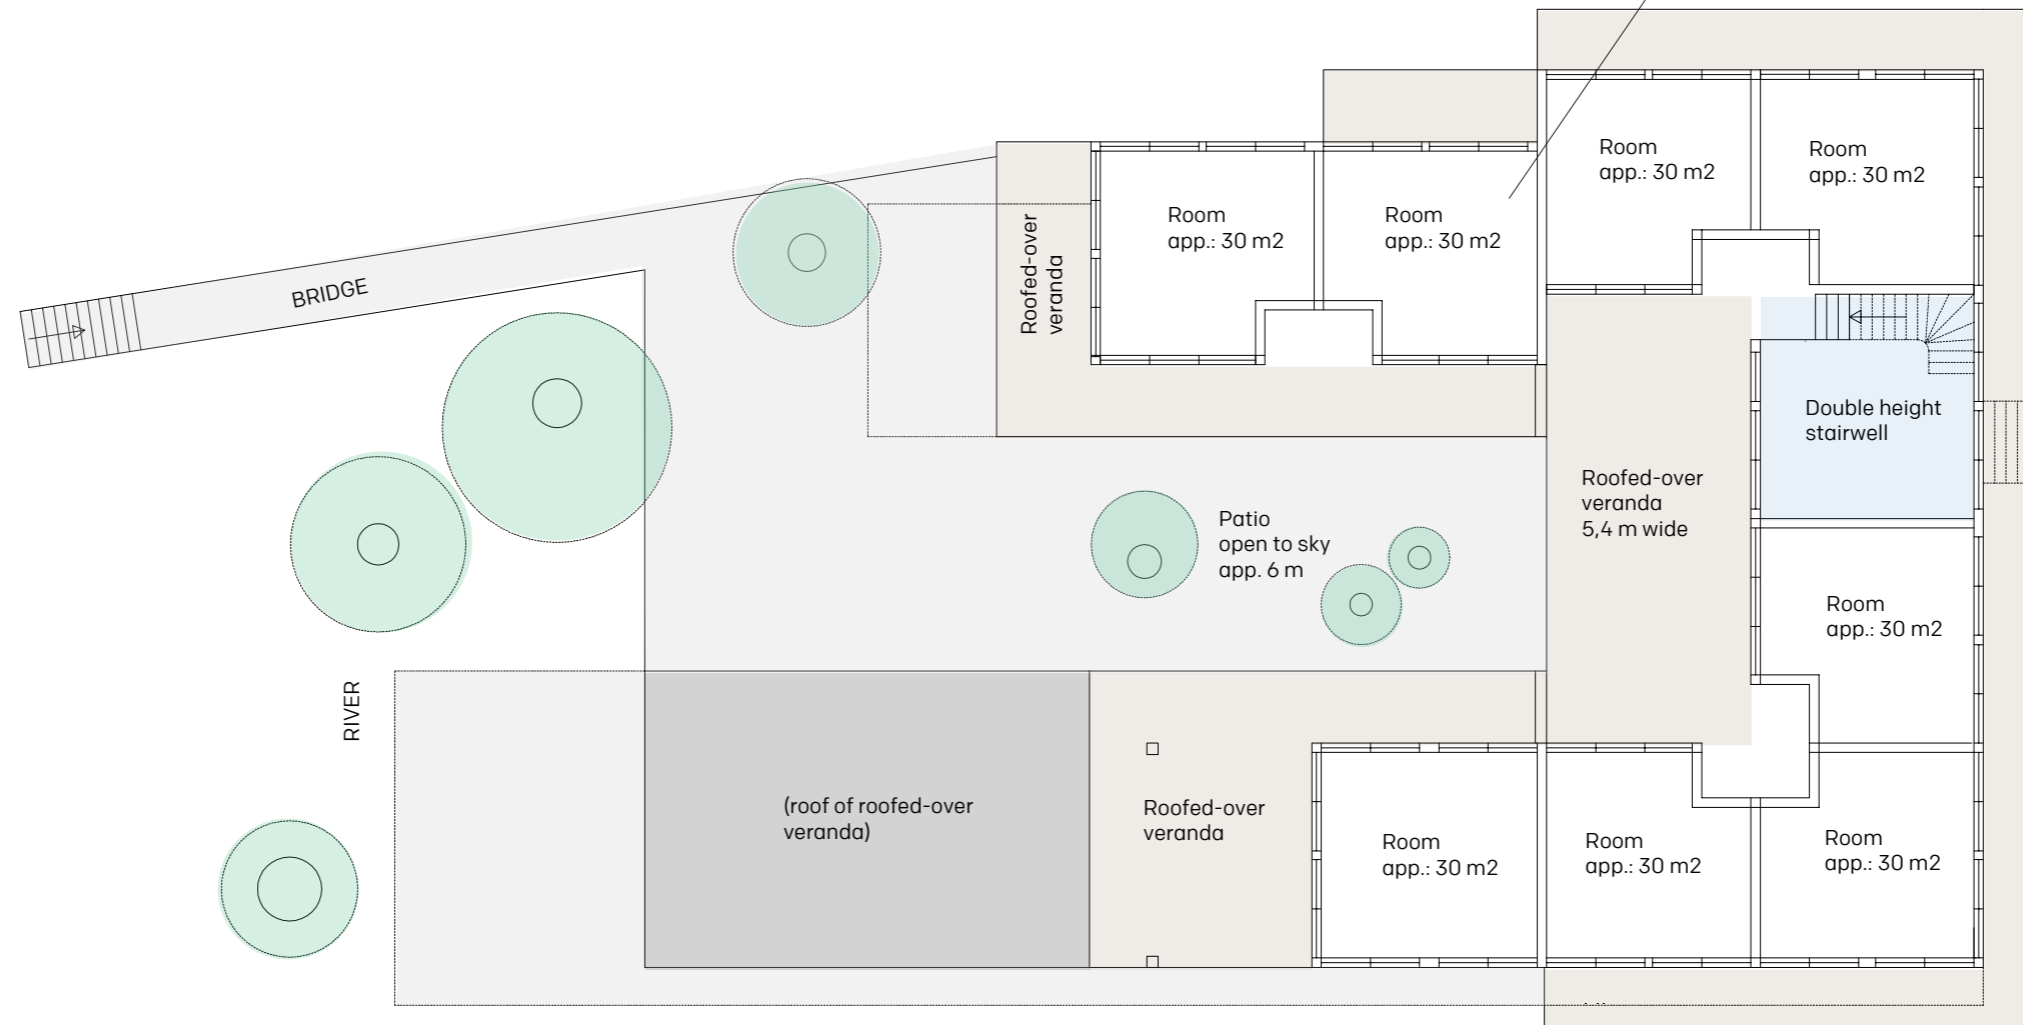

Welcome to Africa!

SITE PLAN 1:400

ELEVATION 1:400

GROUND FLOOR 1:200

Examples of plan segments 1:100

VISUALISATION  
Face towards patio

patio

bridge

VISUALISATION  
Face seen from the ocean

MOOD PICTURES

ROOFED-OVER TERRACE

DINING ROOM

LOUNGE

TERRACE

DRAWING ROOM

ROOM 1st FLOOR